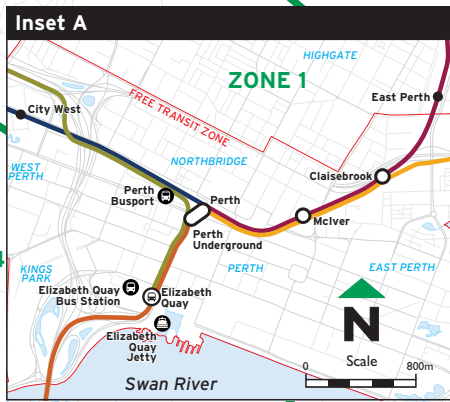

Transperth Zone Map

THIS MAP SHOULD ONLY BE USED AS A GUIDE.

Refer to individual timetables for detailed information on fare/zone boundaries.

Indian Ocean

Zone Information

Zone 5 includes:
Eglington
Muchea

Zone 6 includes:
Beechina
Woorlooloo
Yanchep

Zone 7 includes:
Two Rocks
Wundowie

Zone 8 includes:
Pinjarra
Ravenswood

For information further south see Inset B

ZONE 6

9/20/2014