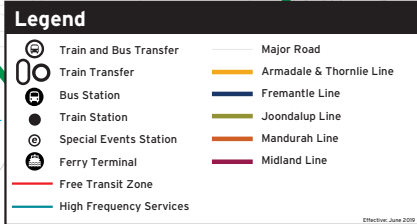

Transperth Zone Map

THIS MAP SHOULD ONLY BE USED AS A GUIDE.

Refer to individual timetables for detailed information on fare/zone boundaries.

Indian Ocean

Zone Information

Zone 5 includes:
Eglington
Muchea

Zone 6 includes:
Beechina
Woorlooloo
Yanchep

Zone 7 includes:
Two Rocks
Wundowie

Zone 8 includes:
Pinjarra
Ravenswood

For information further south see Inset B

ZONE 6

9/20/2014